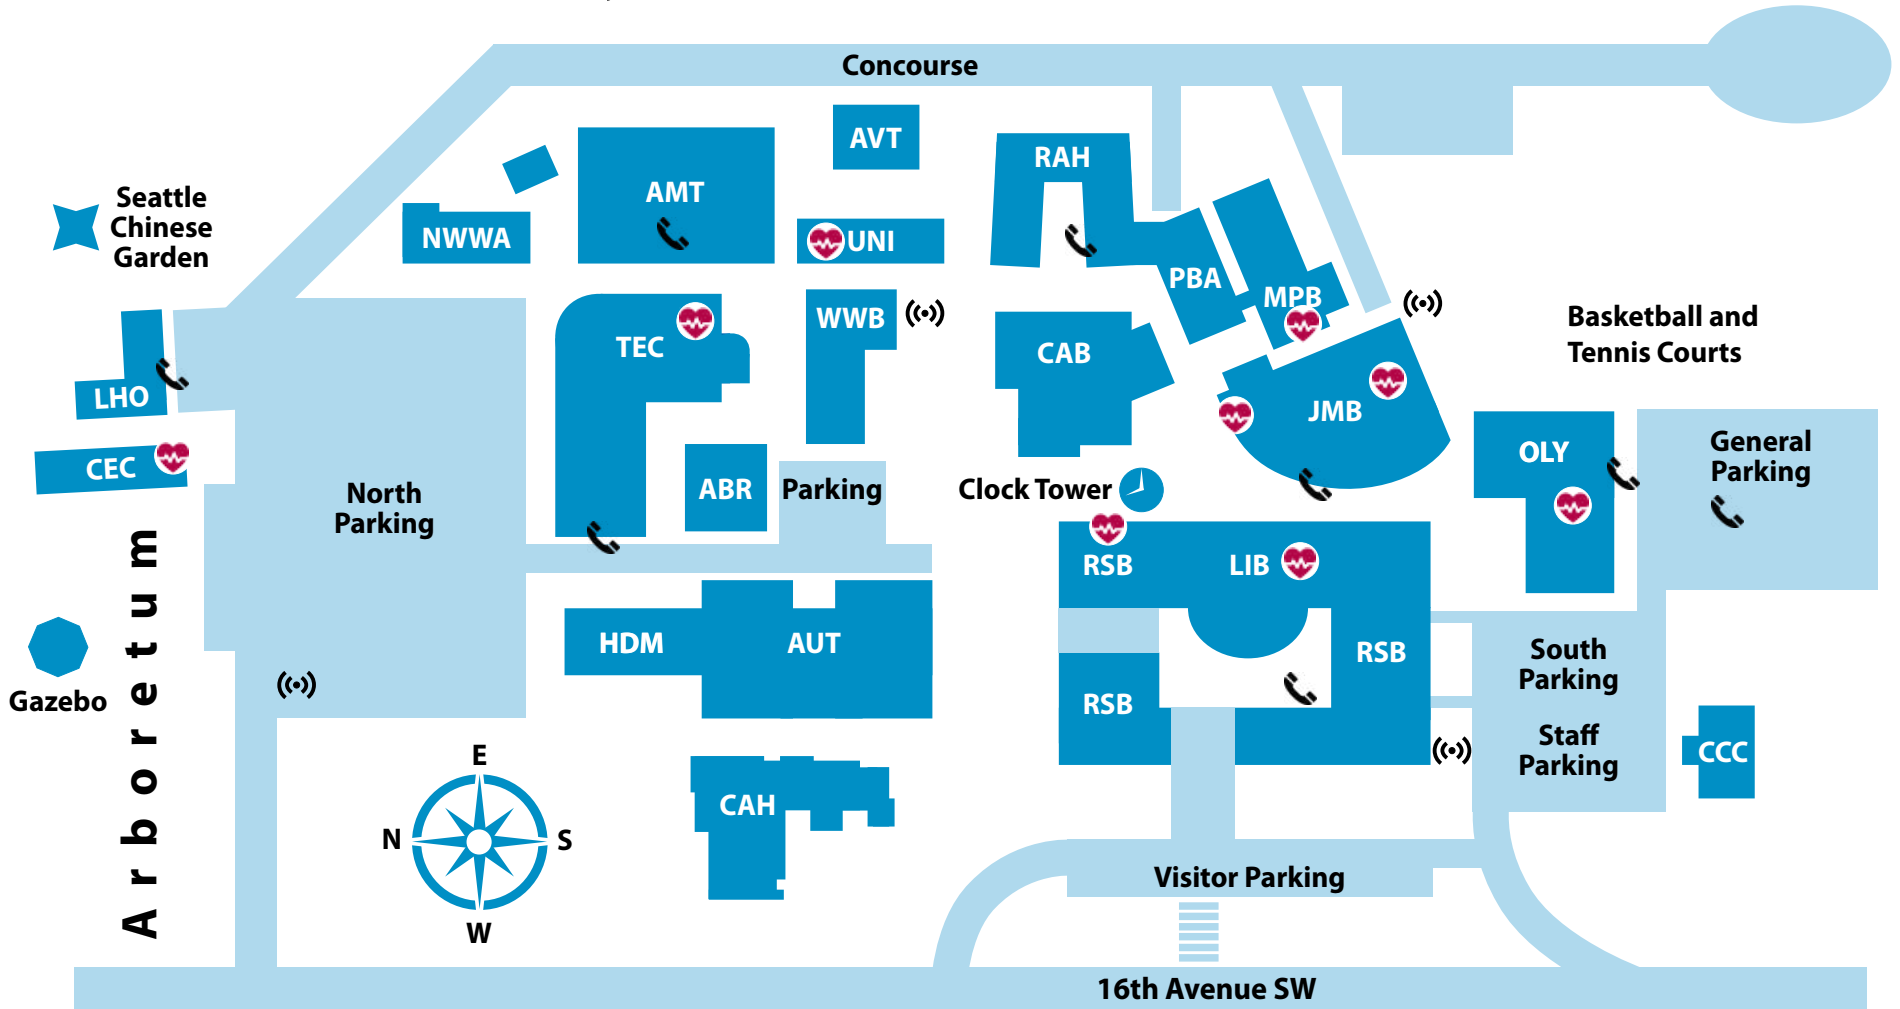

SOUTH SEATTLE COLLEGE

Emergency Phone and Defibrillator Locations

Buildings

ABR	Autobody Collision Repair	CEC	Judge Warren & Nobie Chan Education Center	PBA	Pastry Lab
AMT	Aviation Maintenance	HDM	Heavy Duty Diesel	NWWA	Wine Technology Northwest Wine Academy
AUT	Automotive Technology	JMB	Jerry Brockey Student Center	RSB	Robert Smith Building
AVT	Classrooms/Composite Lab	LHO	Landscape Horticulture	RAH	Rainier Hall
CAB	Culinary Arts, FSA T&D Kitchen	LIB	Library	TEC	Technology Center
CAH	Cascade Hall	MPB	Multi-Purpose Building	UNI	University Center
CCC	Child Care Center & Preschool	OLY	Olympic Hall	WWB	Welding / Center for International Education